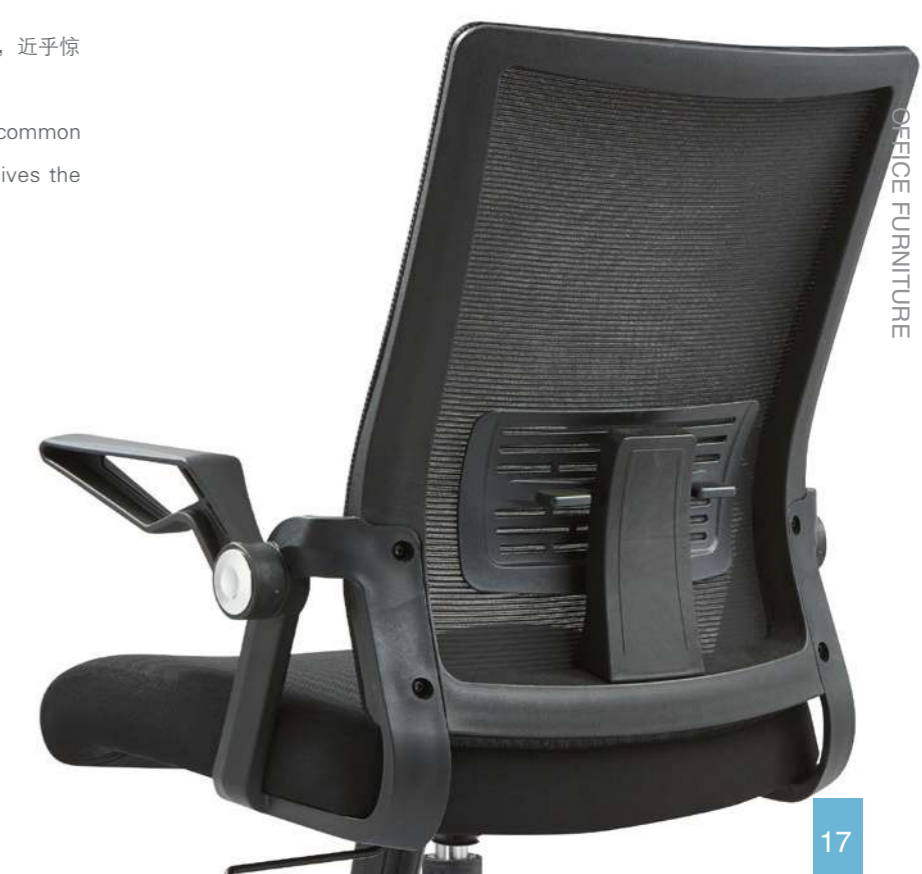

Office pace angle _____

黑色的沉稳、踏实配以不锈钢点睛似的鲜亮，如同暗夜里的星光，煞是惹人瞩目。

The steadiness and solidness of black color match with bright and striking stainless steel, which is really noticeable, like stars in black night.