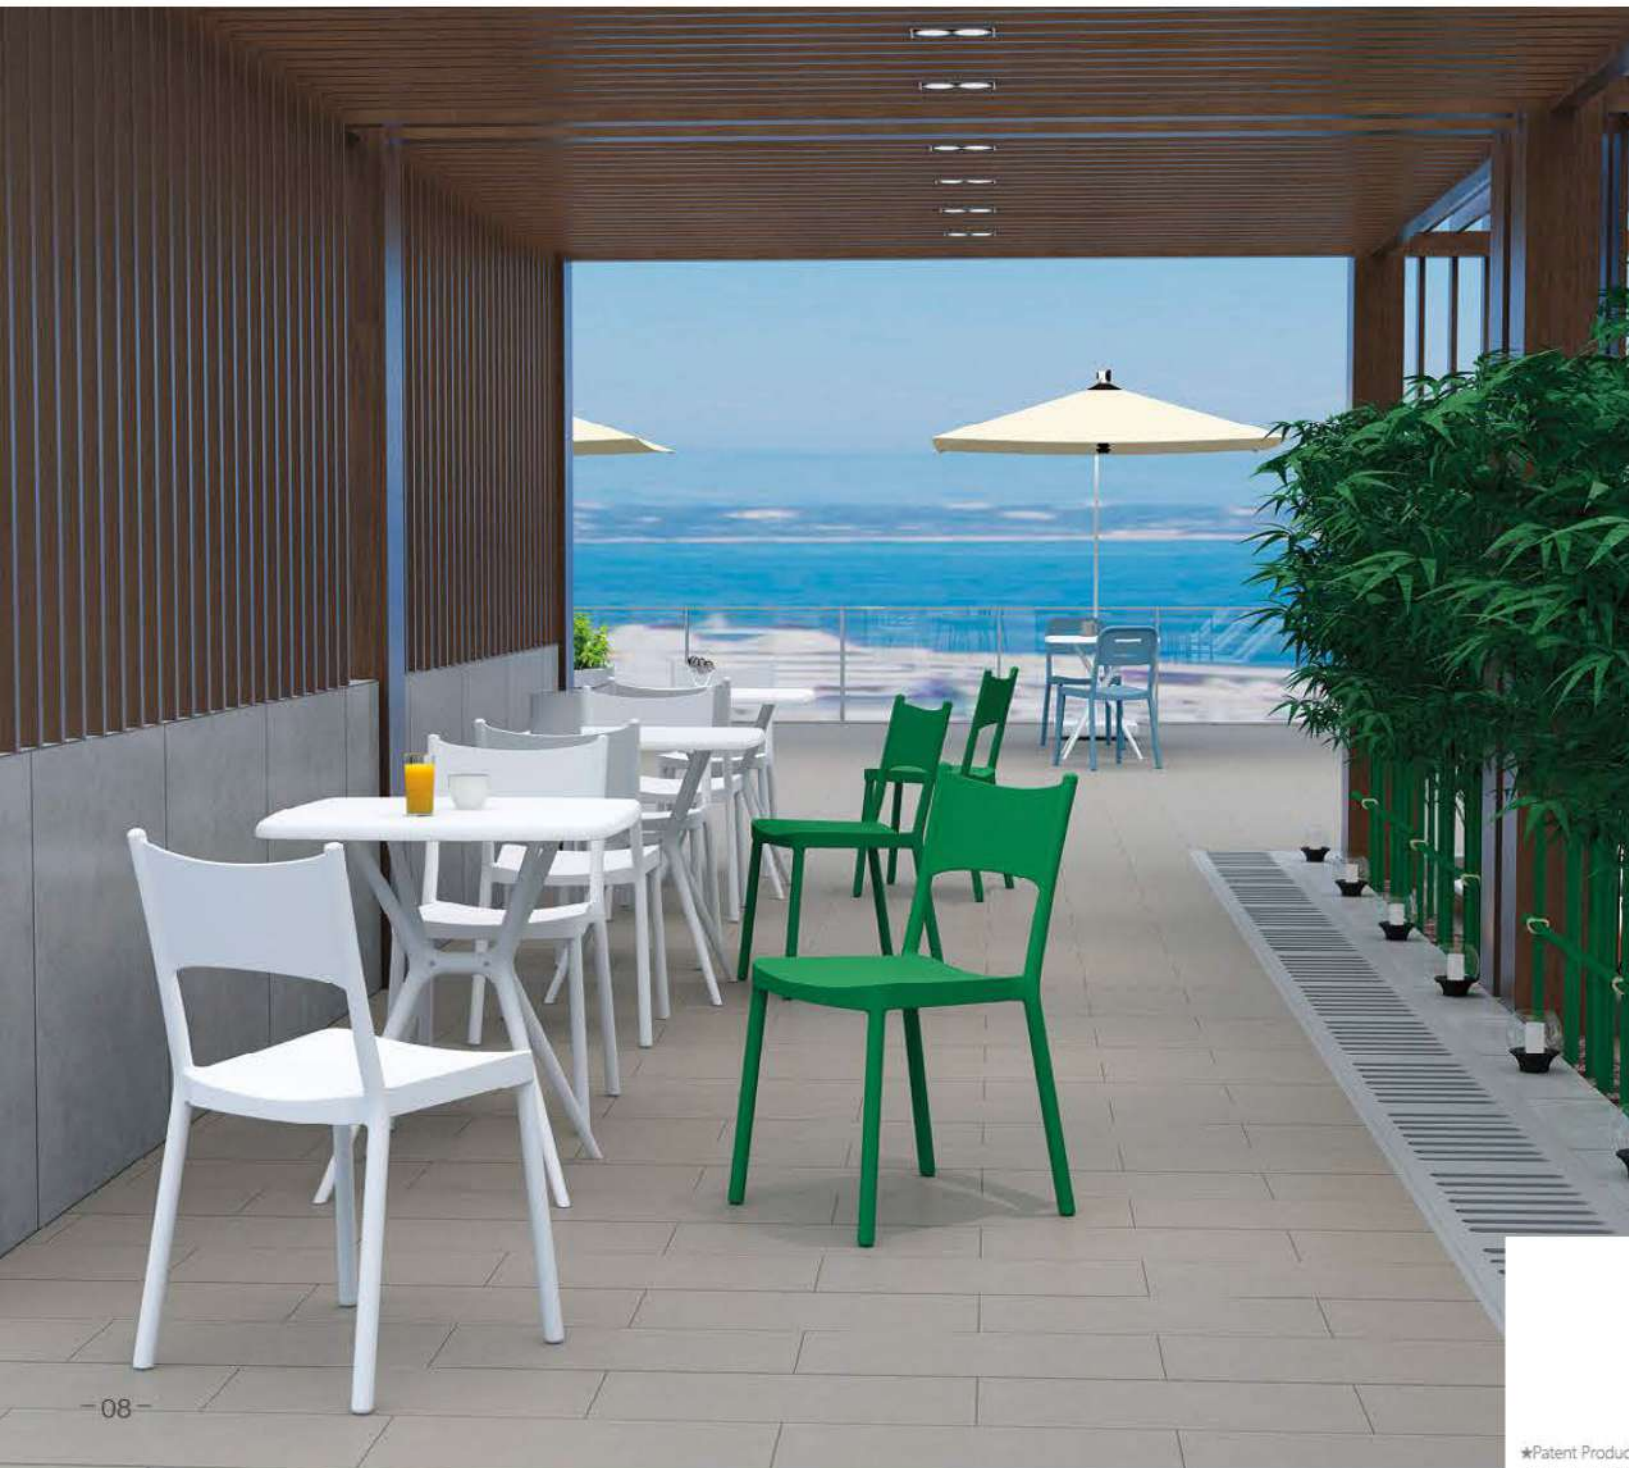

CREATE A WARM HOME

Model : 2048
Size: L52.5 X W45 X H83.5cm

Model : 2065
Size: L53X W47 X H85-SH45.5cm

Model : 2066
Size: L54 X W47 X H83.5SH45.5cm

Model : 2067
Size: L51.5 X W47 X H84-SH45.5cm

★Patent Product
★Patent No. 201530068683.X