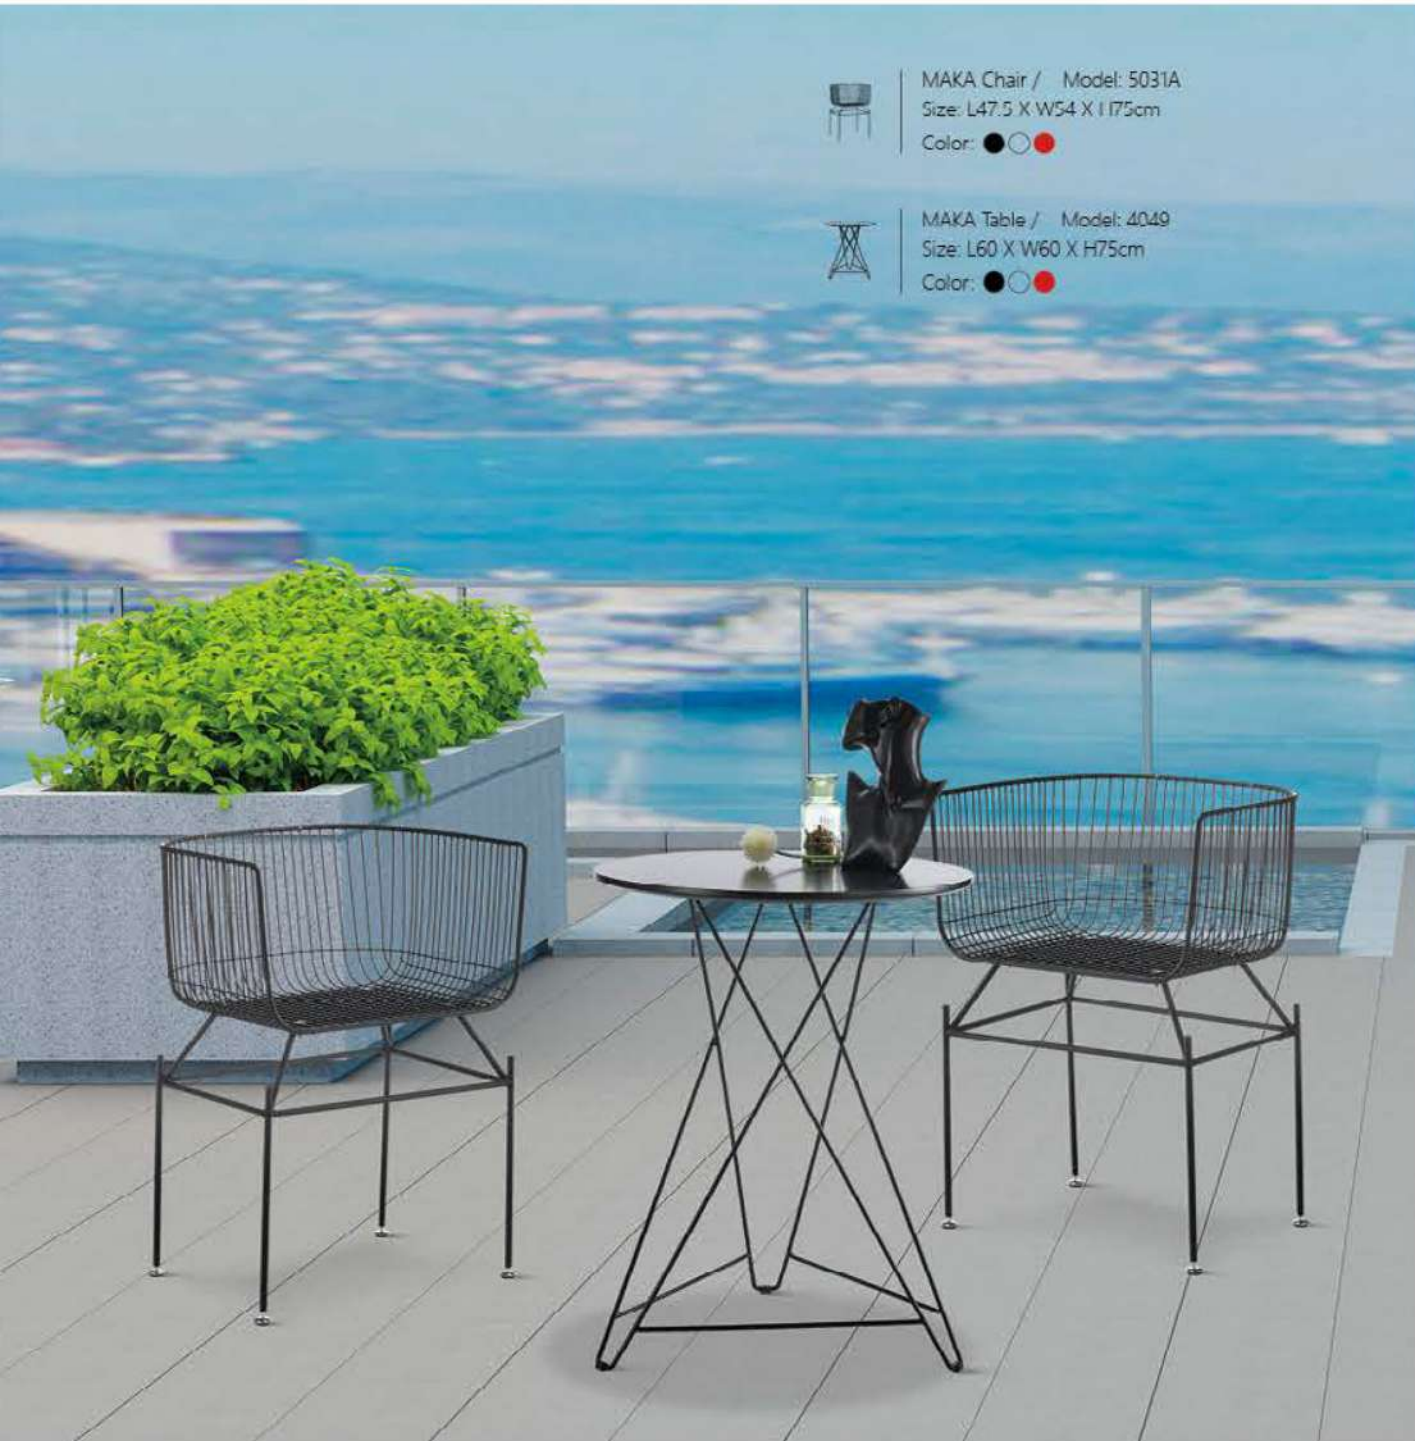

MAKA Chair / Model: 5031A
Size: L47.5 X W54 X H75cm
Color: ● ○ ●

MAKA Table / Model: 4049
Size: L60 X W60 X H75cm
Color: ● ○ ●