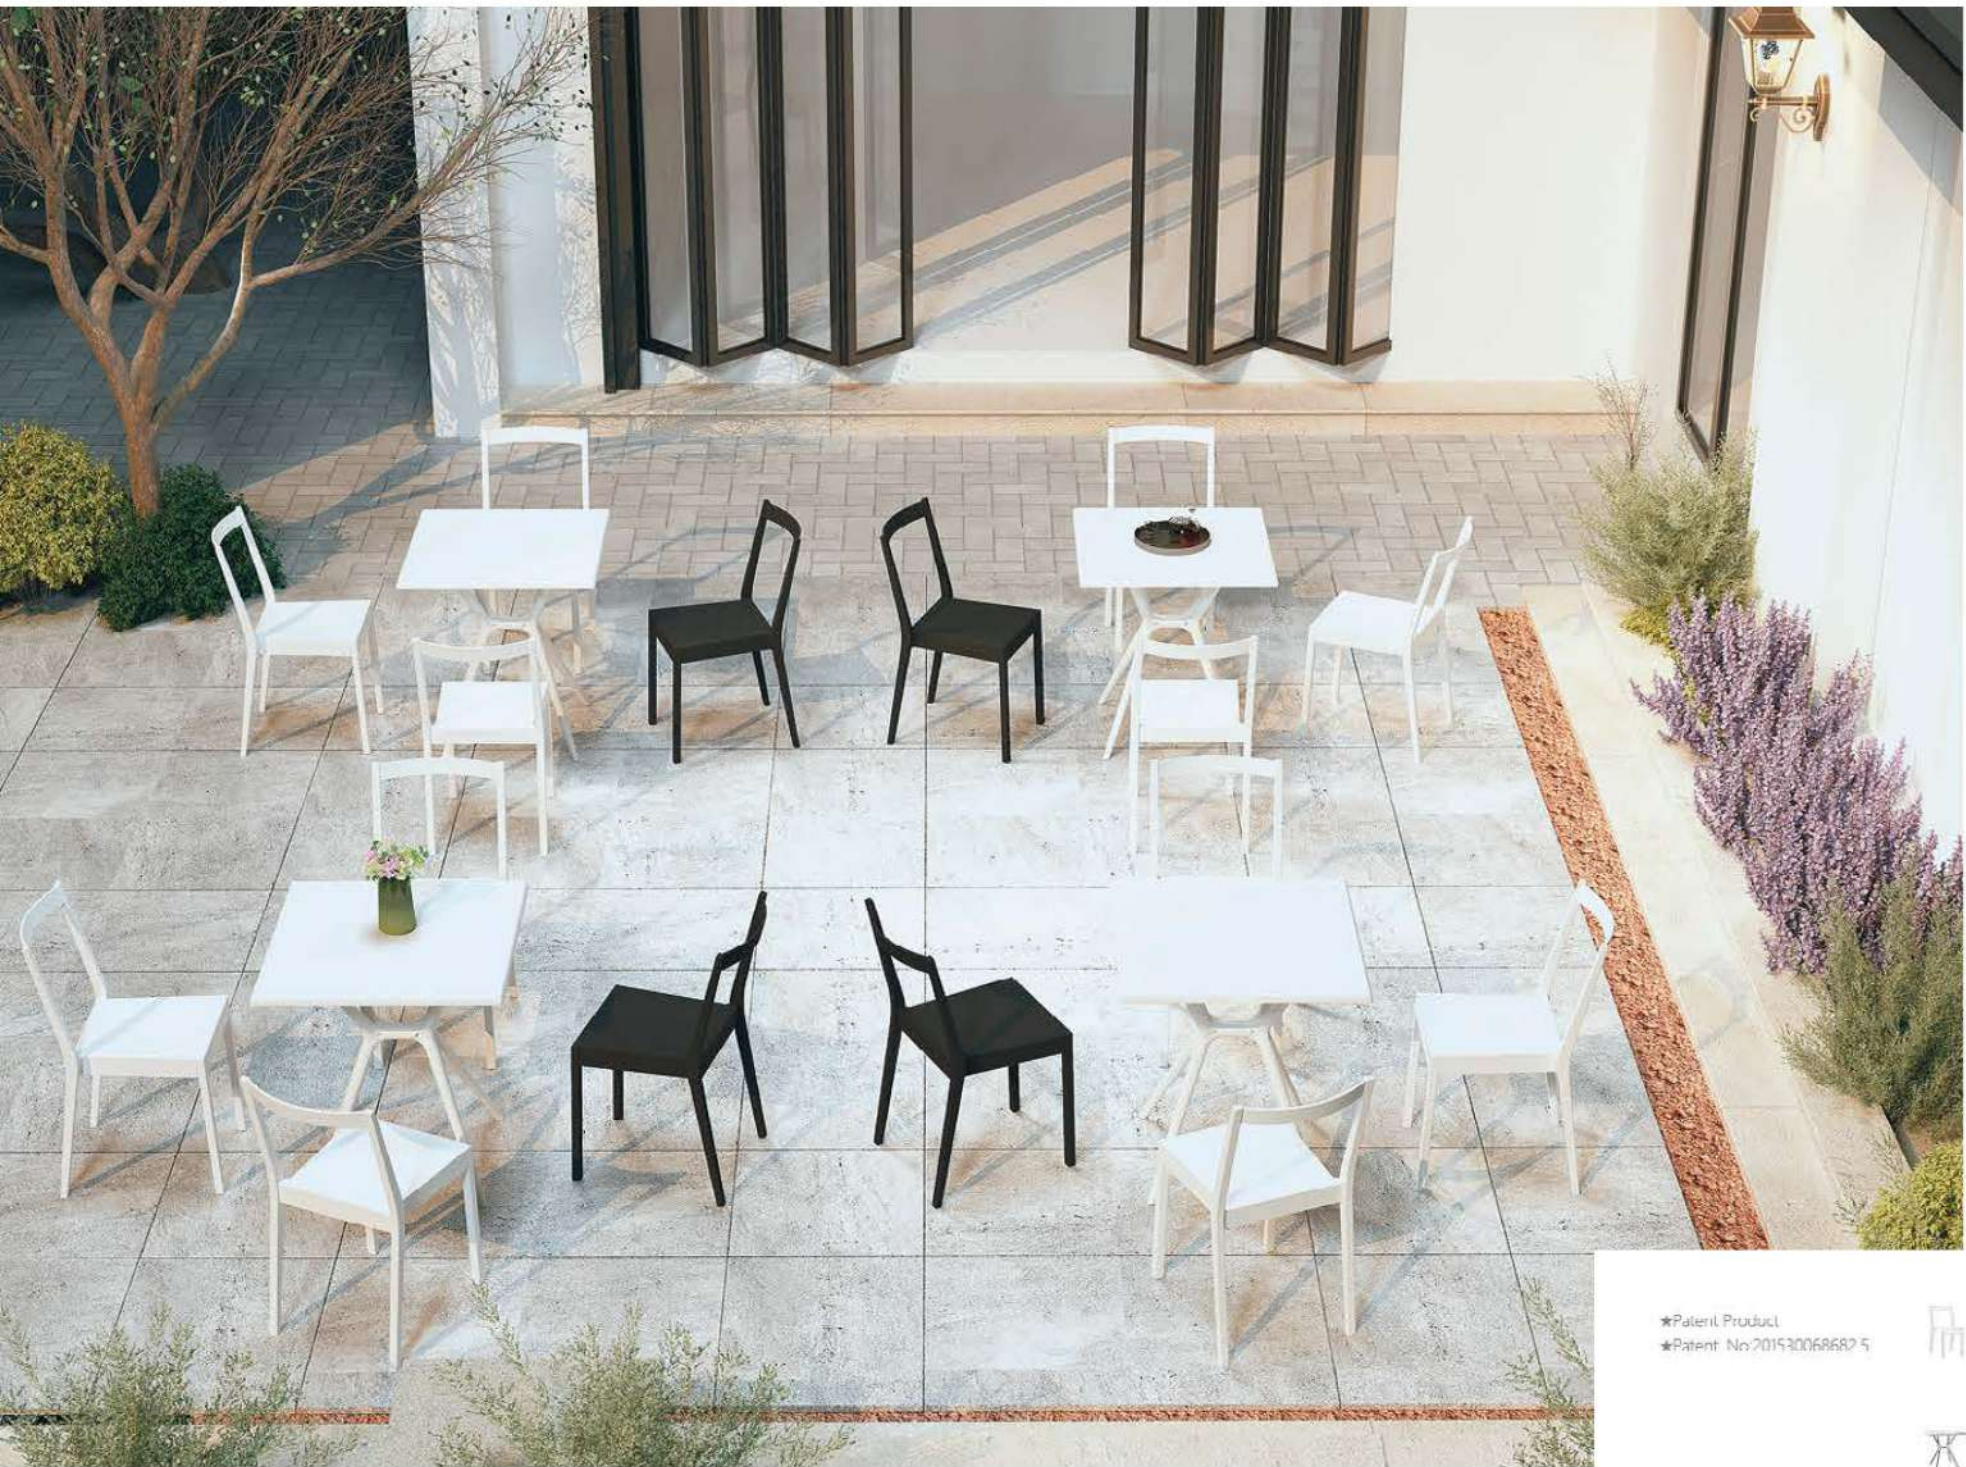

Size: L52.5 X W47 X H85-SH45.5cm

★Patent Product
★Patent No. 201530068682.5

MAKA Chair / Model: 2016
Size: L52 X W43 X H80.5cm
Color: ● ○ ● ● ● ● ● ●

MAKA Table / Model: 4051
Size: L70 X W70 X H74cm
Color: ● ○ ● ● ● ● ● ●