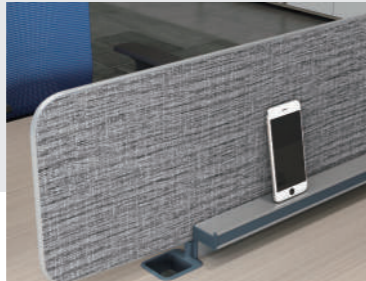

博尚办公家具

Infinite series

无极单板系列

简洁的设计把创造力和想象力表现的淋漓尽致，
精心勾勒出利落的线条，营造动感轻盈的唯美质感。

Compact design and creativity
and imagination performance incisively and vividly,
carefully outline the agile line,
build dynamic light aesthetic sense.